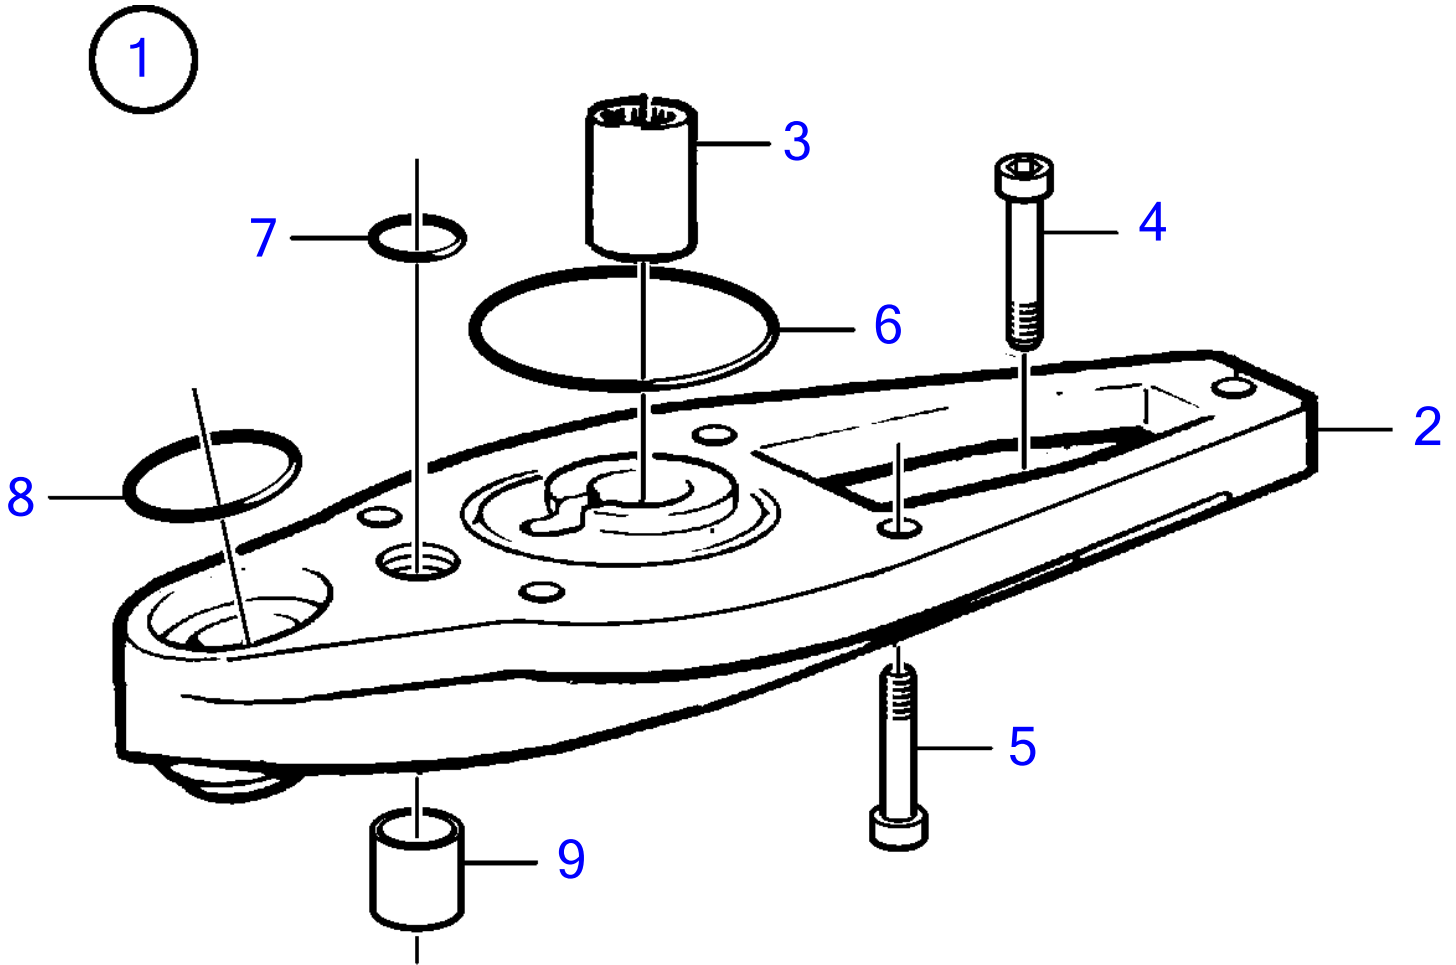

AD31L-A, AD31P-A, AD41L-A, AD41P-A, D41L-A, TAM31L-A, TAM31M-A, TAM31P-A, TAM31S-A, TAM41H-A,  
TAM41H-B, TAM41P-A, TAM41L-A, TAM41M-A, TMD31L-A, TMD41L-A

23057

AD31L-A, AD31P-A, AD41L-A, AD41P-A, D41L-A, TAMD31L-A, TAMD31M-A, TAMD31P-A, TAMD31S-A, TAMD41H-A, TAMD41H-B, TAMD41P-A, TAMD41L-A, TAMD41M-A, TMD31L-A, TMD41L-A

REF	PART NO.	QTY	DESCRIPTION
1	3858596	1	Extension kit
2		1	• Intermediate section
3	854684	1	• Splined sleeve
4	959448	3	• Hex. socket screw
5	959461	4	• Hex. socket screw
6	925256	1	• O-ring
7	125017	1	• O-ring
8	941820	1	• O-ring
9	897823	1	• Oil pipe